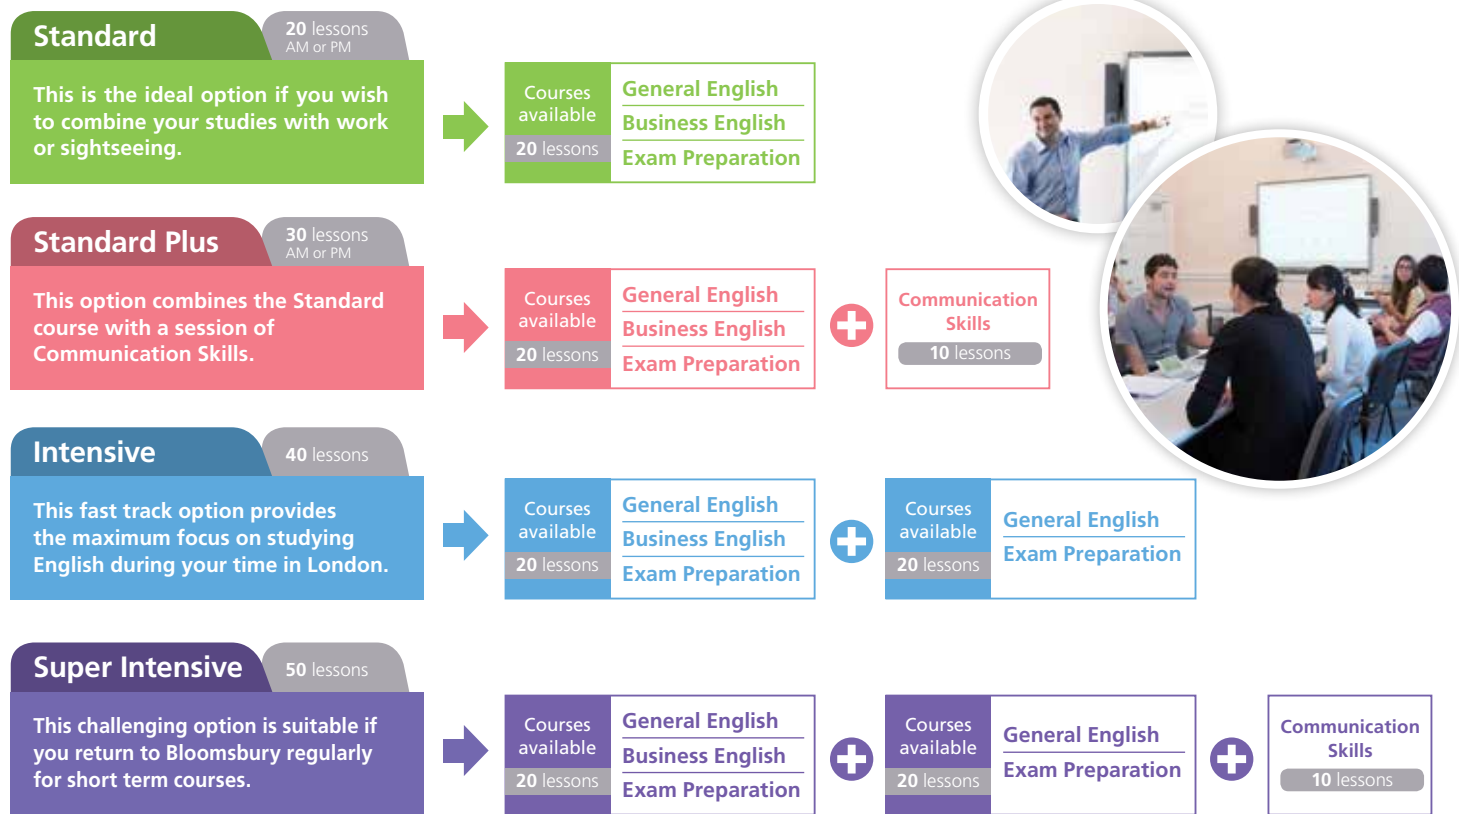

Our Courses

Bloomsbury International offers a wide range of courses to suit all ages, interests and study aims. Improve your all-round ability in our **General English** classes or learn to communicate professionally with your colleagues and clients on our **Business English** courses. We can help you prepare for your IELTS, TOEIC, TOEFL, Trinity GESE and ISE or Cambridge Exams (KET, PET, FCE, CAE, CPE) in our **Exam Preparation** classes. Give yourself an extra confidence boost in our **Communication Skills** sessions, where you will learn to express your ideas clearly in speaking and writing, using appropriate styles for a variety of situations. Lessons are planned with the every students' needs in mind, so whether you are learning English for further study, work, travel or pleasure, you are sure to find a course that's right for you.